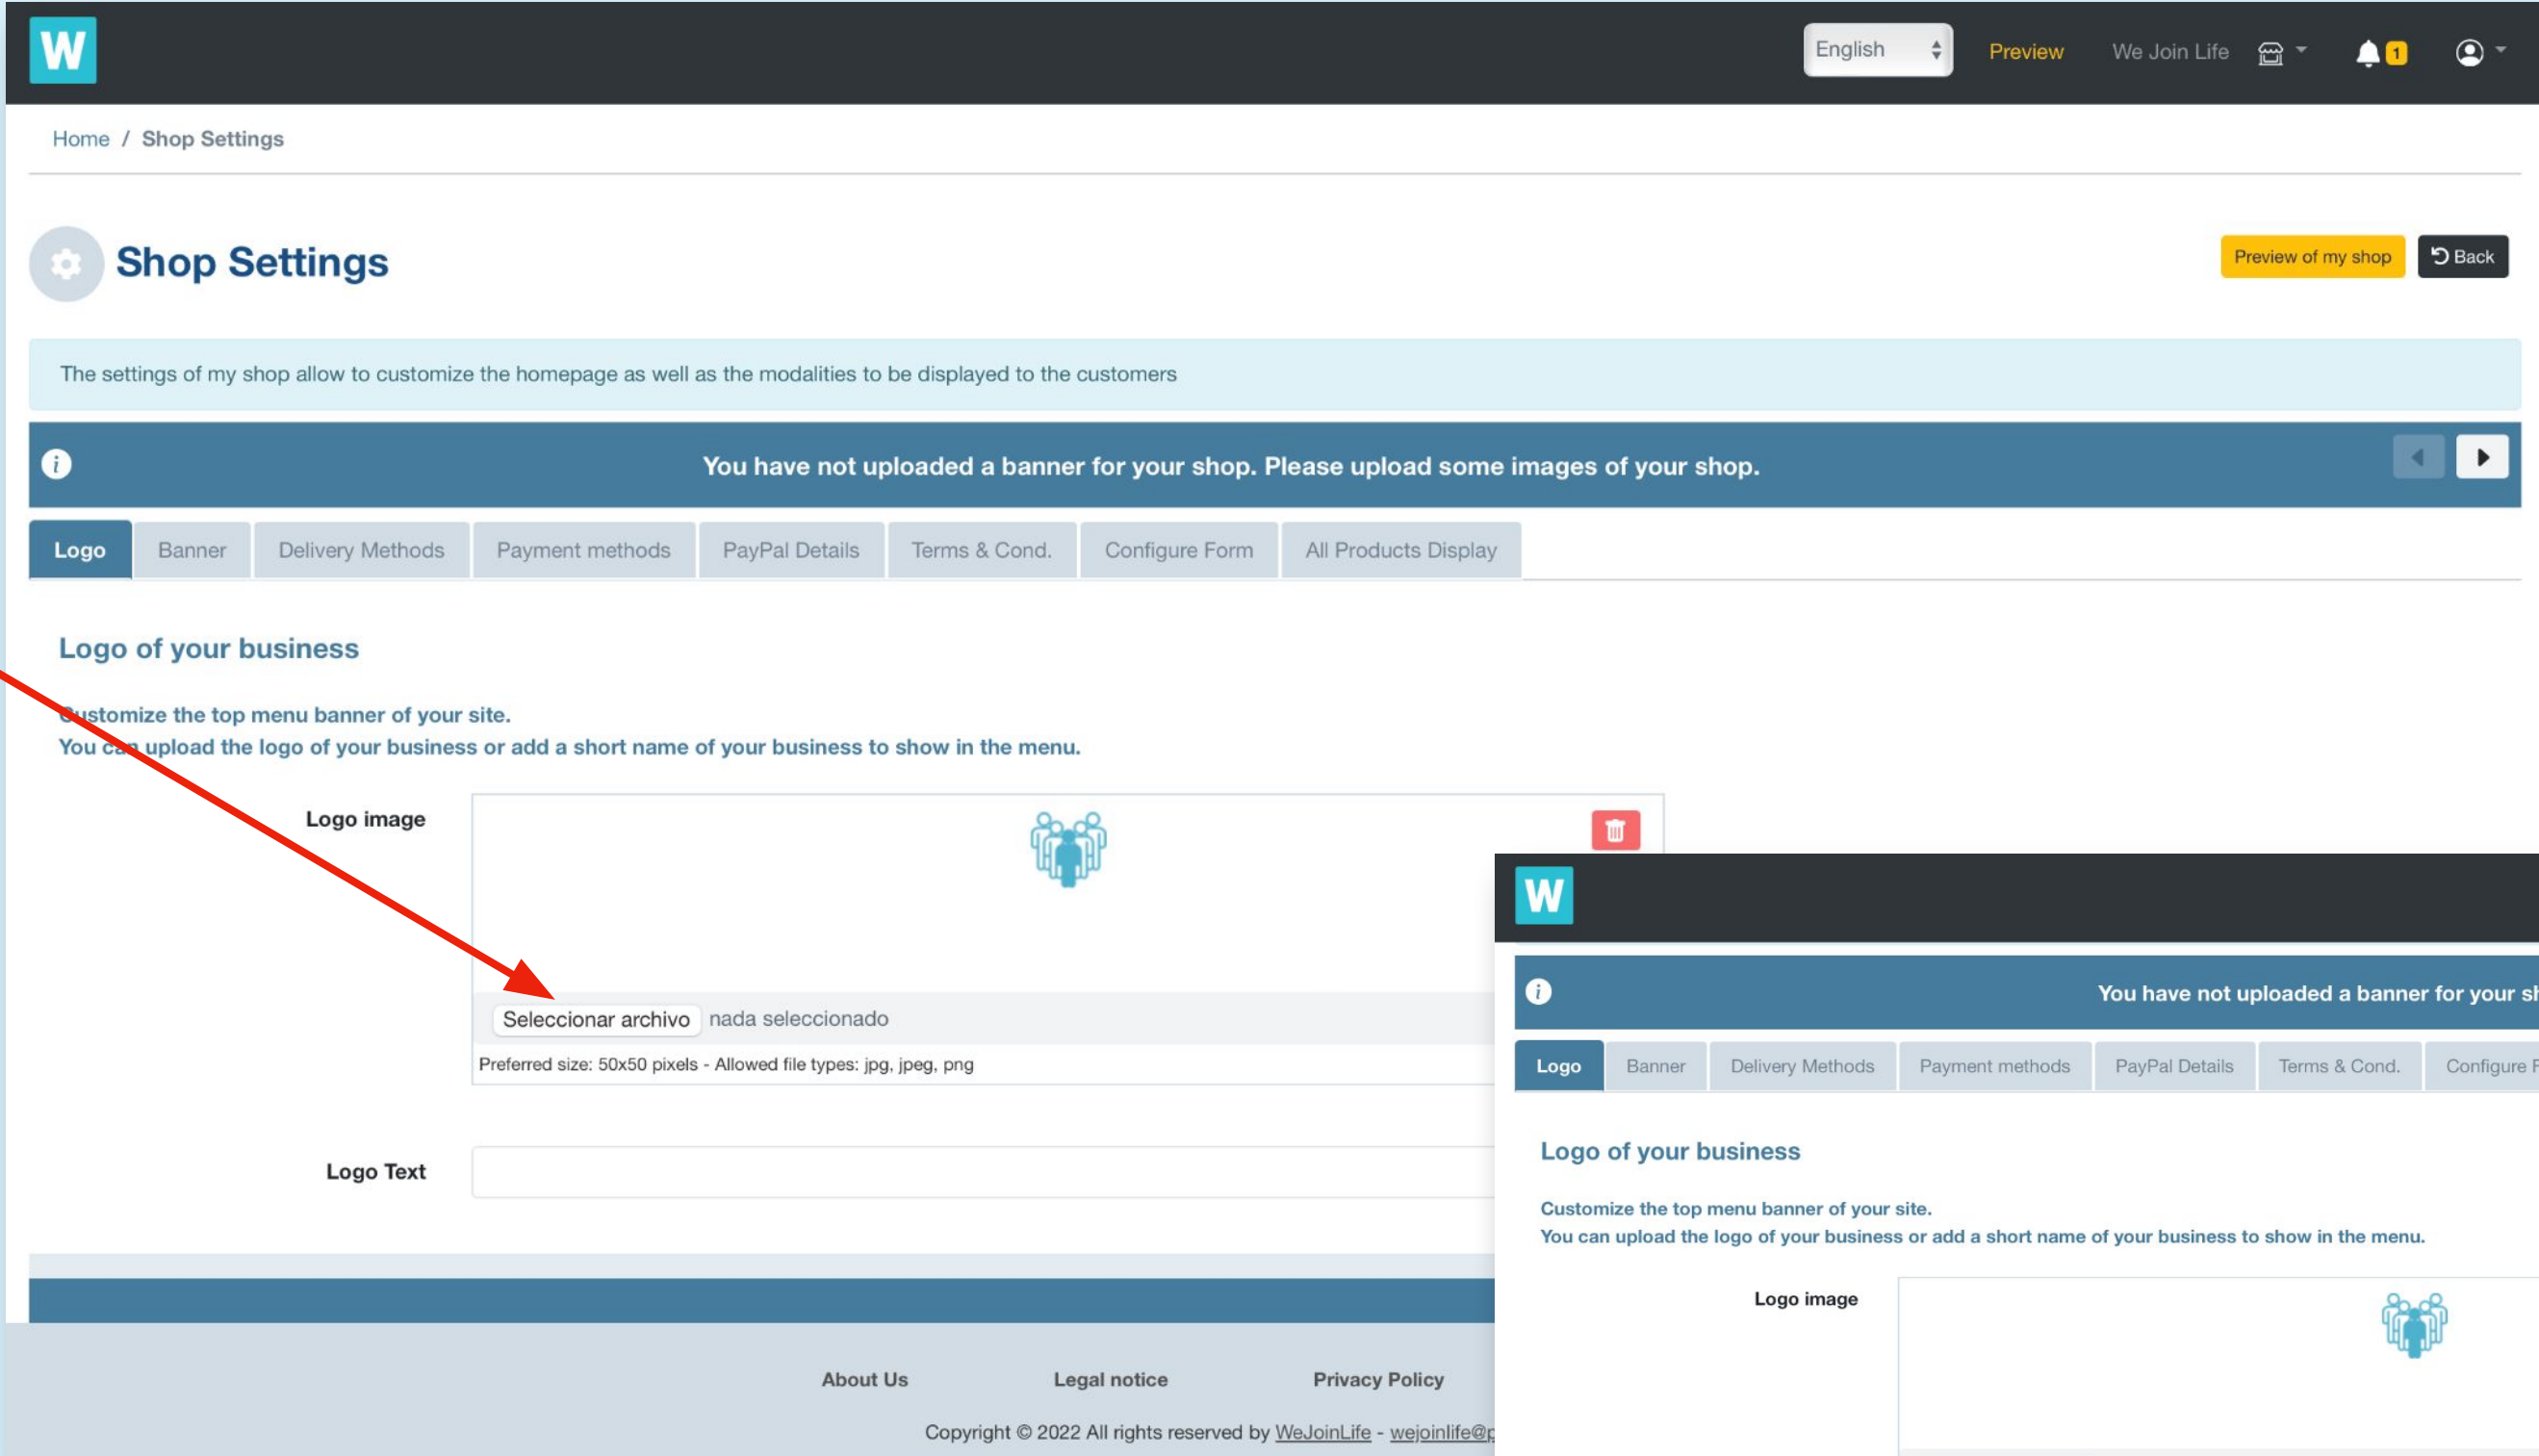

# Your company logo

Select the logo image from your device

And you will already have your store logo updated!

Don't forget to save when you're done!